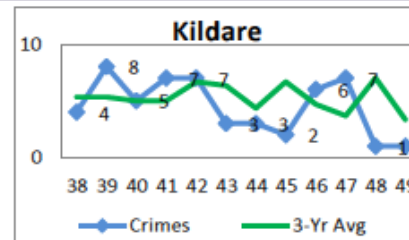

Offences Against the Person

Offence Type	2014	2015	% Change
Sexual Offences	115**	94	-18%
Minor Assaults	356	418 Naas 115 Kildare 181 Leixlip 122	+17%
Assaults Causing Harm	85	90 Naas 29 Kildare 43 Leixlip 18	+5%

**Includes 3 cases with Multiple Historic Allegations

Property Offences

Offence Type	2014	2015	% Change
Theft from Shops	603	653	+8%
Thefts from Person	59	54	-8%
Theft Other	1040	790	-24%

Burglary Offences

Offence Type	2014	2015	% Change
Burglary	1277	1275	+0%
Aggravated Burglary	10	11	+10%

Burglary Incidents by Week

Property Offences

Offence Type	2014	2015	% Change
Robbery (Theft with violence)	49	74	+51%
Unauthorised Taking of vehicle	267	232	-16%
Criminal Damage	945	822	-13%