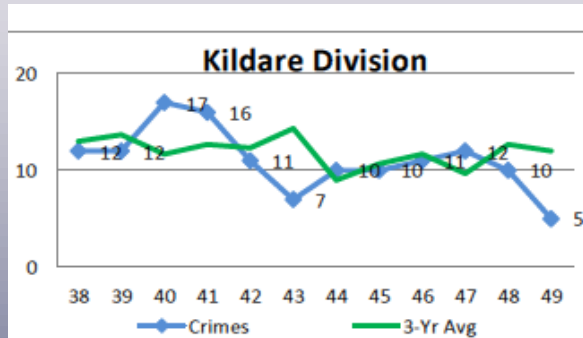

Offences Against the Person

Offence Type	2014	2015	% Change
Sexual Offences	115**	94	-18%
Minor Assaults	356	418 Naas 115 Kildare 181 Leixlip 122	+17%
Assaults Causing Harm	85	90 Naas 29 Kildare 43 Leixlip 18	+5%

**Includes 3 cases with Multiple Historic Allegations

Property Offences

Offence Type	2014	2015	% Change
Theft from Shops	603	653	+8%
Thefts from Person	59	54	-8%
Theft Other	1040	790	-24%

Burglary Offences

Offence Type	2014	2015	% Change
Burglary	1277	1275	+0%
Aggravated Burglary	10	11	+10%

Burglary Incidents by Week

Property Offences

Offence Type	2014	2015	% Change
Robbery (Theft with violence)	49	74	+51%
Unauthorised Taking of vehicle	267	232	-16%
Criminal Damage	945	822	-13%