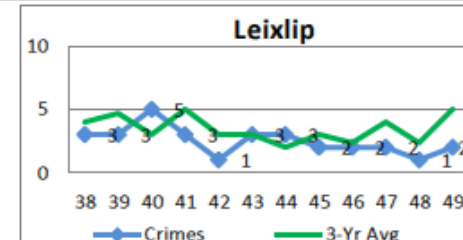

**Includes 3 cases with Multiple Historic Allegations

Property Offences

Offence Type	2014	2015	% Change
Theft from Shops	603	653	+8%
Thefts from Person	59	54	-8%
Theft Other	1040	790	-24%

Burglary Offences

Offence Type	2014	2015	% Change
Burglary	1277	1275	+0%
Aggravated Burglary	10	11	+10%

Burglary Incidents by Week

Property Offences

Offence Type	2014	2015	% Change
Robbery (Theft with violence)	49	74	+51%
Unauthorised Taking of vehicle	267	232	-16%
Criminal Damage	945	822	-13%