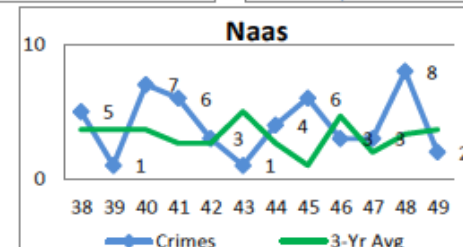

Offences Against the Person

Offence Type	2014	2015	% Change
Sexual Offences	115**	94	-18%
Minor Assaults	356	418 Naas 115 Kildare 181 Leixlip 122	+17%
Assaults Causing Harm	85	90 Naas 29 Kildare 43 Leixlip 18	+5%

**Includes 3 cases with Multiple Historic Allegations

Property Offences

Offence Type	2014	2015	% Change
Theft from Shops	603	653	+8%
Thefts from Person	59	54	-8%
Theft Other	1040	790	-24%

Burglary Offences

Offence Type	2014	2015	% Change
Burglary	1277	1275	+0%
Aggravated Burglary	10	11	+10%

Burglary Incidents by Week

Property Offences

Offence Type	2014	2015	% Change
Robbery (Theft with violence)	49	74	+51%
Unauthorised Taking of vehicle	267	232	-16%
Criminal Damage	945	822	-13%