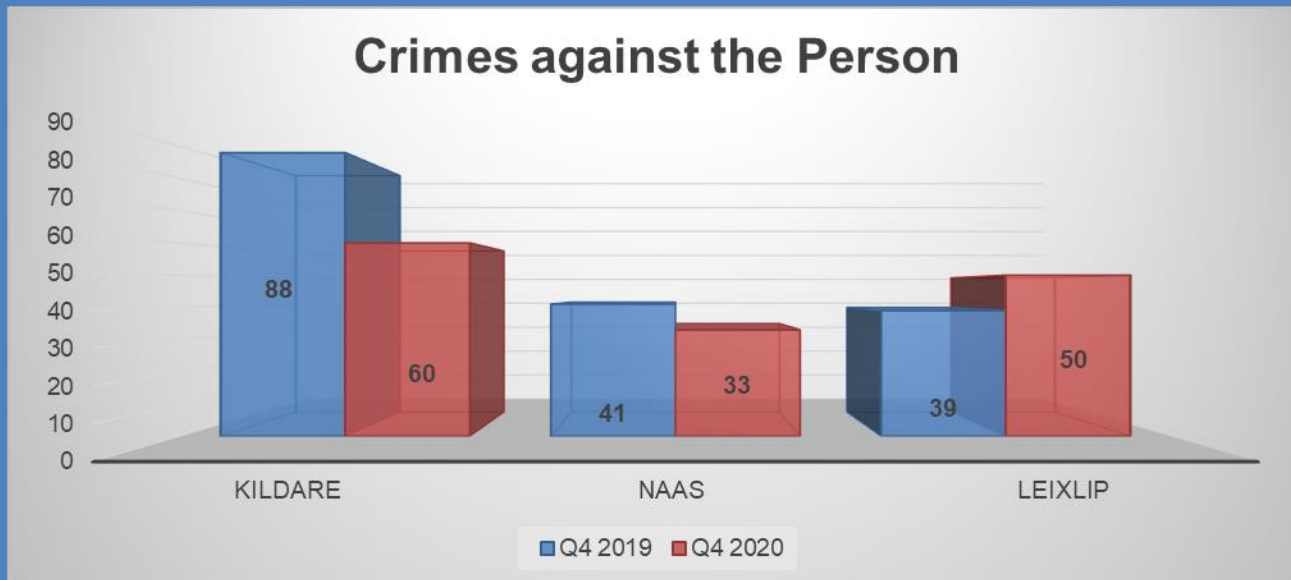

Kildare Division Crime & Traffic Statistics

Crimes against the Person	Q4 2019	Q4 2020	Change
Assault / Obstruction / Resist Arrest - Peace Officer	5	6	20%
Assault Causing Harm	47	34	-28%
Assault Minor	112	99	-12%
Harassment	4	4	0%
Menacing Phone Calls	0	0	0%
Murder - Threats to Kill or Cause Serious Harm	0	0	0%
Total Crimes against the Person	168	143	-15%

Crimes against the Person by District	Q4 2019	Q4 2020	Change
Kildare	88	60	-32%
Naas	41	33	-20%
Leixlip	39	50	28%