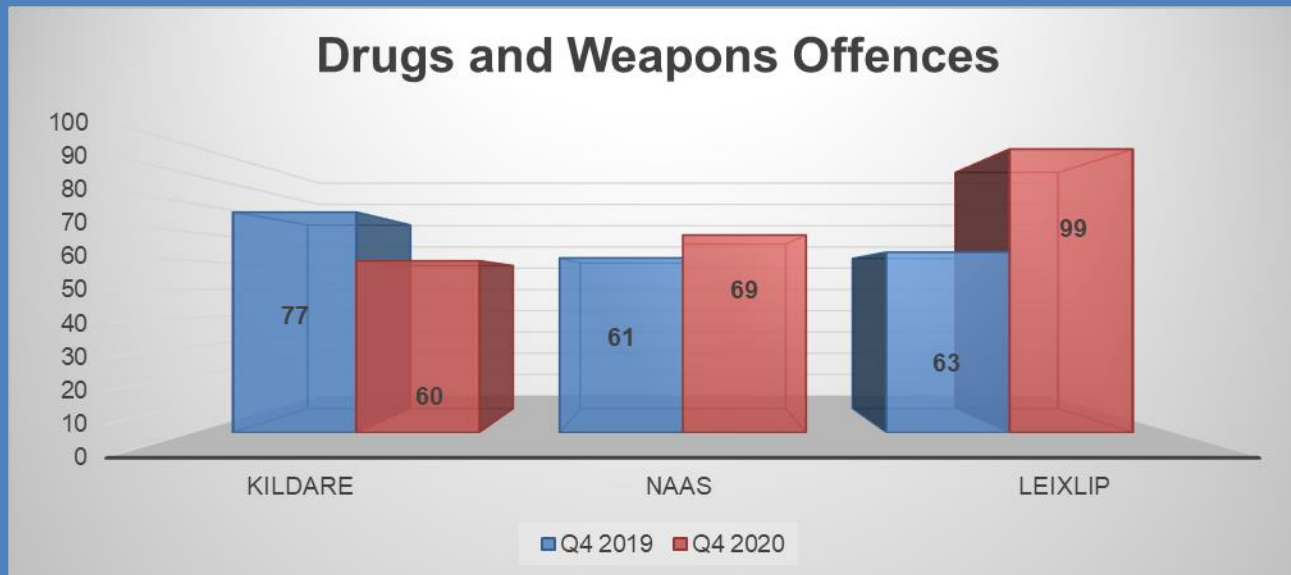

Kildare Division Crime & Traffic Statistics

Drugs and Weapons Offences	Q4 2019	Q4 2020	Change
Cultivation or manufacture of drugs	2	7	250%
Possession of drugs for sale or supply	48	51	6%
Possession of a firearm	0	1	100%
Possession of offensive weapons	16	19	19%
Simple Possession	135	150	11%
Total Drugs and Weapons offences	201	228	13%

Drugs and Weapons offences by District	Q4 2019	Q4 2020	Change
Kildare	77	60	-22%
Naas	61	69	13%
Leixlip	63	99	57%