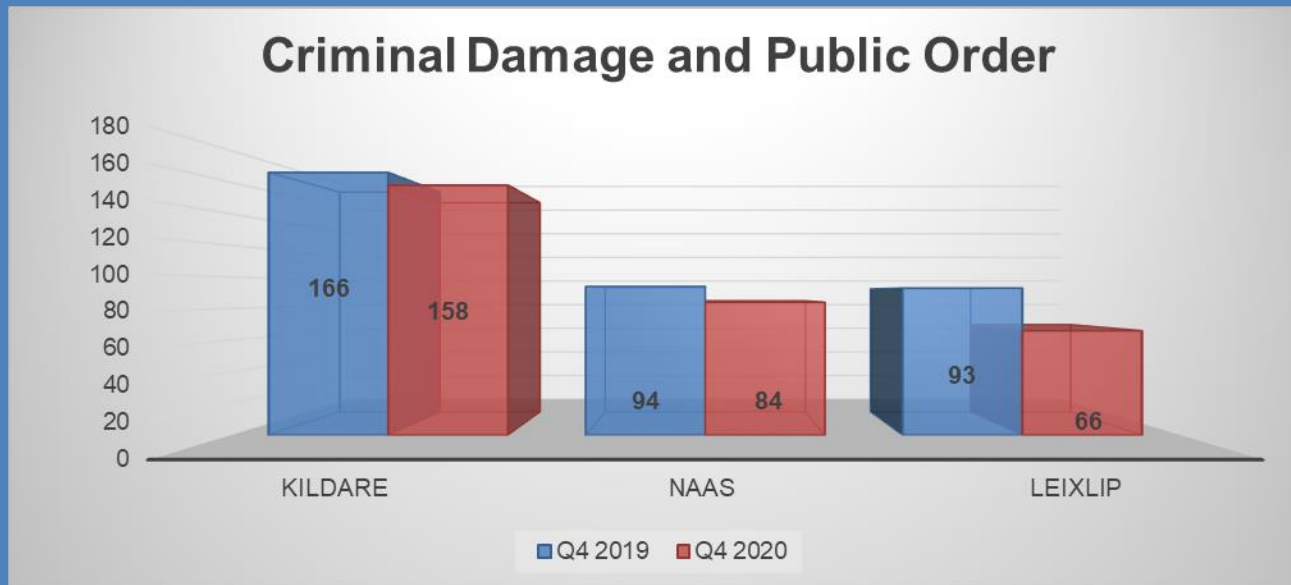

Kildare Division Crime & Traffic Statistics

Criminal Damage and Public Order	Q4 2019	Q4 2020	Change
Criminal Damage - (by Fire)	19	9	-53%
Criminal Damage (Not by Fire)	152	146	-4%
Drunkenness Offences	61	51	-16%
Public Order Offences	121	102	-16%
Total Criminal Damage and Public Order	353	308	-13%

Criminal Damage and Public Order by District	Q4 2019	Q4 2020	Change
Kildare	166	158	-5%
Naas	94	84	-11%
Leixlip	93	66	-29%