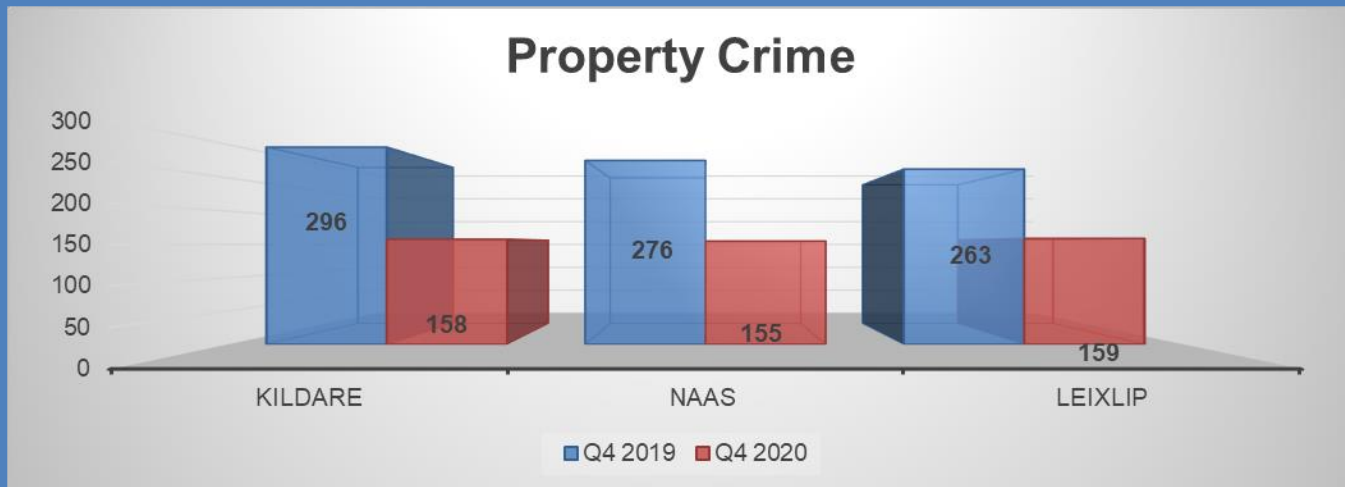

Kildare Division Crime & Traffic Statistics

Property Crime	Q4 2019	Q4 2020	Change
Aggravated Burglary	4	5	25%
Burglary	273	104	-62%
Interfering with Mechanism of MPV	5	12	140%
Robbery from the Person	7	3	-57%
Theft (Other)	192	97	-49%
Theft from M.P.V.	84	69	-18%
Theft from Person	13	8	-38%
Theft from Shop	190	142	-25%
Unauthorised Taking (Pedal Cycle)	32	12	-63%
Unauthorised Taking (Vehicle)	35	20	-43%
Total Property Crime	835	472	-43%

Property Crime by District	Q4 2019	Q4 2020	Change
Kildare	296	158	-47%
Naas	276	155	-44%
Leixlip	263	159	-40%