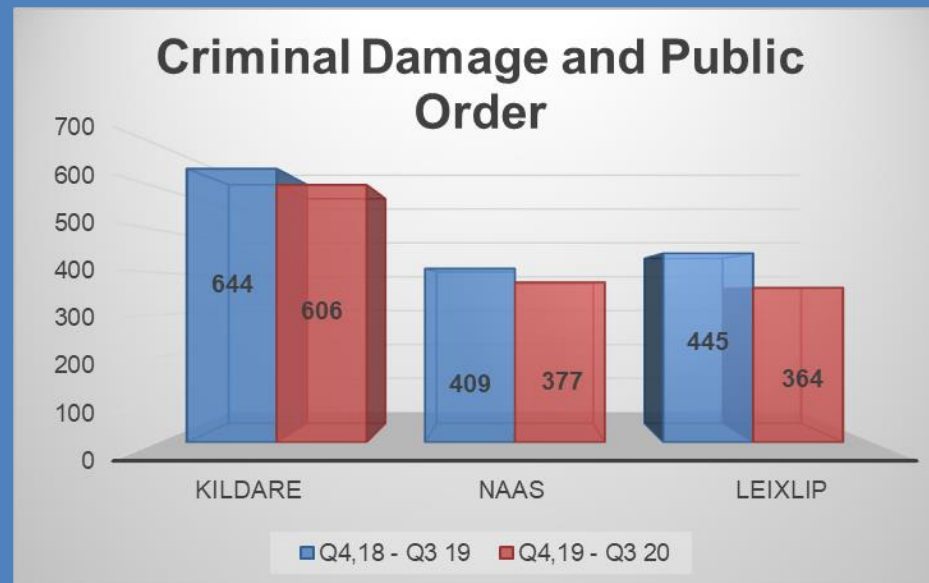

Kildare Division Crime & Traffic Statistics

	Q4,18 - Q3	Q4,19 - Q3	Change
Criminal Damage and Public Order	19	20	
Criminal Damage - (by Fire)	83	67	-19%
Criminal Damage (Not by Fire)	650	594	-9%
Drunkenness Offences	298	247	-17%
Public Order Offences	467	439	-6%
Total Criminal Damage and Public Order	1498	1347	-10%

Criminal Damage and Public Order by District	Q4,18 - Q3	Q4,19 - Q3	Change
Kildare	644	606	-6%
Naas	409	377	-8%
Leixlip	445	364	-18%