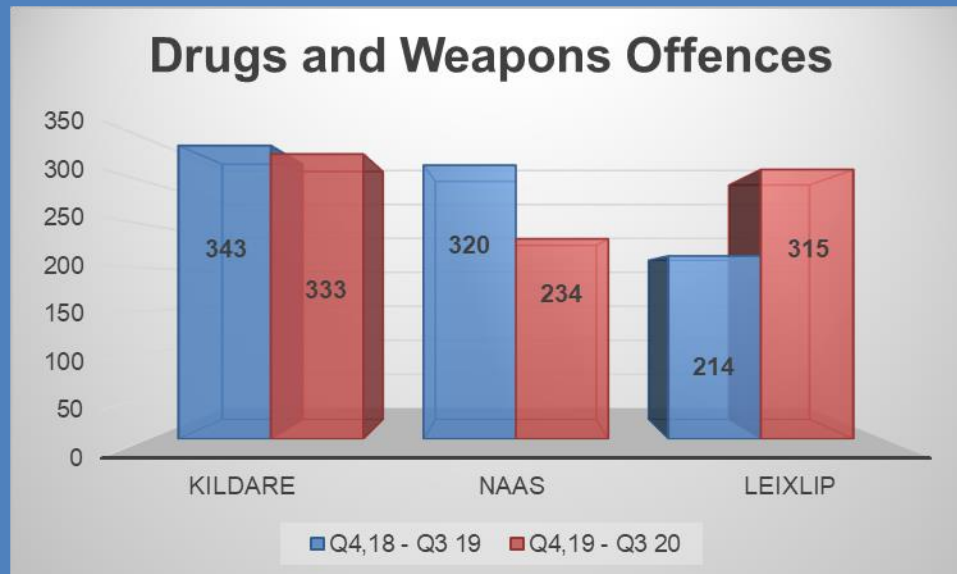

Kildare Division Crime & Traffic Statistics

	Q4,18 - Q3	Q4,19 - Q3	Change
Drugs and Weapons Offences	19	20	
Cultivation or manufacture of drugs	12	11	-8%
Possession of drugs for sale or supply	180	178	-1%
Possession of a firearm	13	3	-77%
Possession of offensive weapons	70	83	19%
Simple Possession	602	607	1%
Total Drugs and Weapons offences	877	882	1%

Drugs and Weapons offences by District	Q4,18 - Q3	Q4,19 - Q3	Change
Kildare	343	333	-3%
Naas	320	234	-27%
Leixlip	214	315	47%