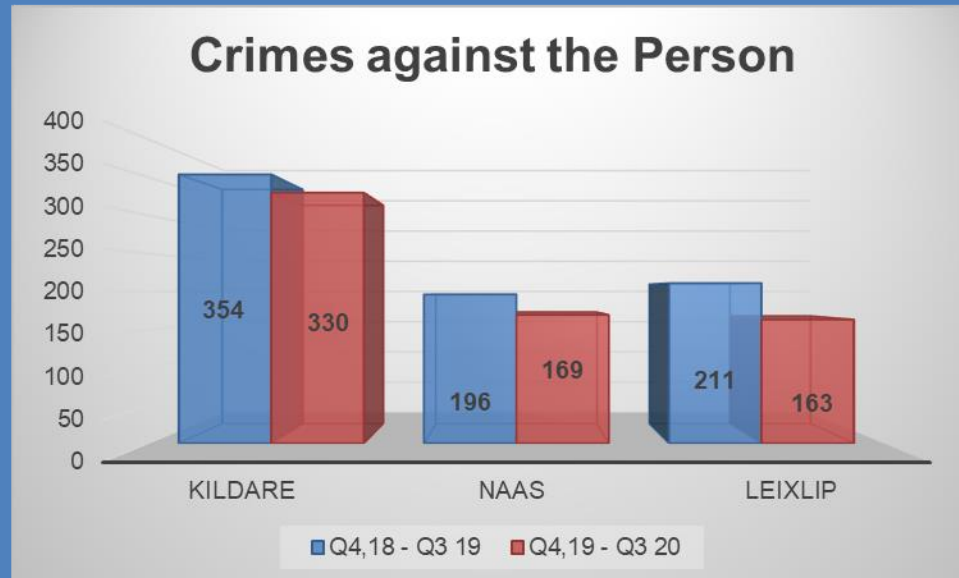

Kildare Division Crime & Traffic Statistics

Crimes against the Person	Q4,18 - Q3	Q4,19 - Q3	Change
Crimes against the Person	19	20	
Assault / Obstruction / Resist Arrest - Peace Officer	12	19	58%
Assault Causing Harm	158	152	-4%
Assault Minor	519	429	-17%
Harassment	22	11	-50%
Menacing Phone Calls	0	0	0%
Murder - Threats to Kill or Cause Serious Harm	50	51	2%
Total Crimes against the Person	761	662	-13%

Crimes against the Person by District	Q4,18 - Q3	Q4,19 - Q3	Change
Crimes against the Person by District	19	20	
Kildare	354	330	-7%
Naas	196	169	-14%
Leixlip	211	163	-23%