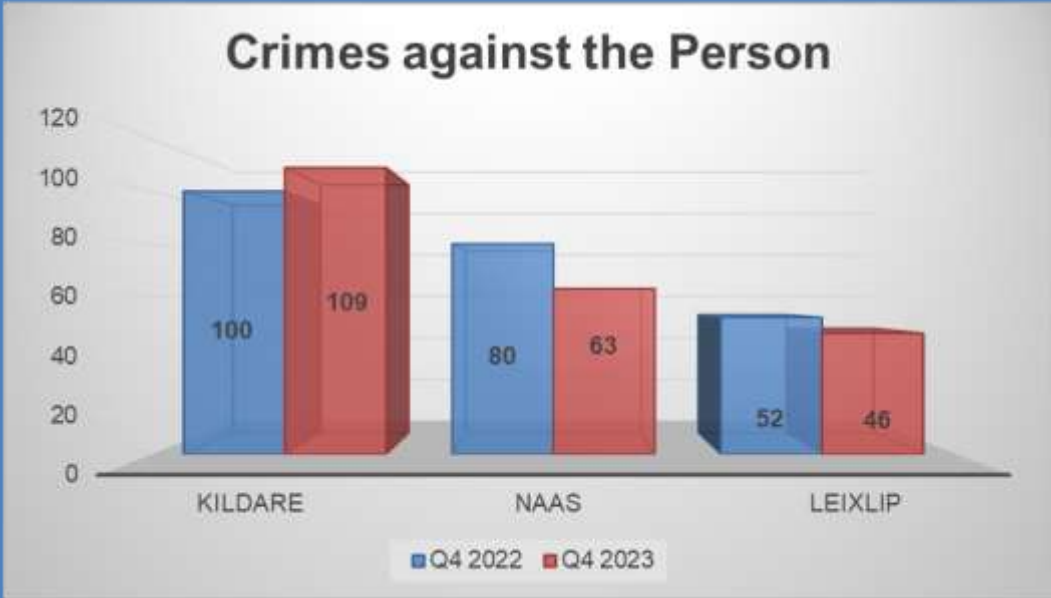

Kildare Division Crime & Traffic Statistics

Crimes against the Person	Q4 2022	Q4 2023	Change
Assault / Obstruction / Resist Arrest - Peace Officer	3	3	0%
Assault Causing Harm	45	46	2%
Assault Minor	143	140	-2%
Harassment	8	4	-50%
Menacing Phone Calls	10	3	-70%
Murder - Threats to Kill or Cause Serious Harm	23	22	23%
Total Crimes against the Person	232	218	-6%

Crimes against the Person by District	Q4 2022	Q4 2023	Change
Kildare	100	109	9%
Naas	80	63	-21%
Leixlip	52	46	-12%