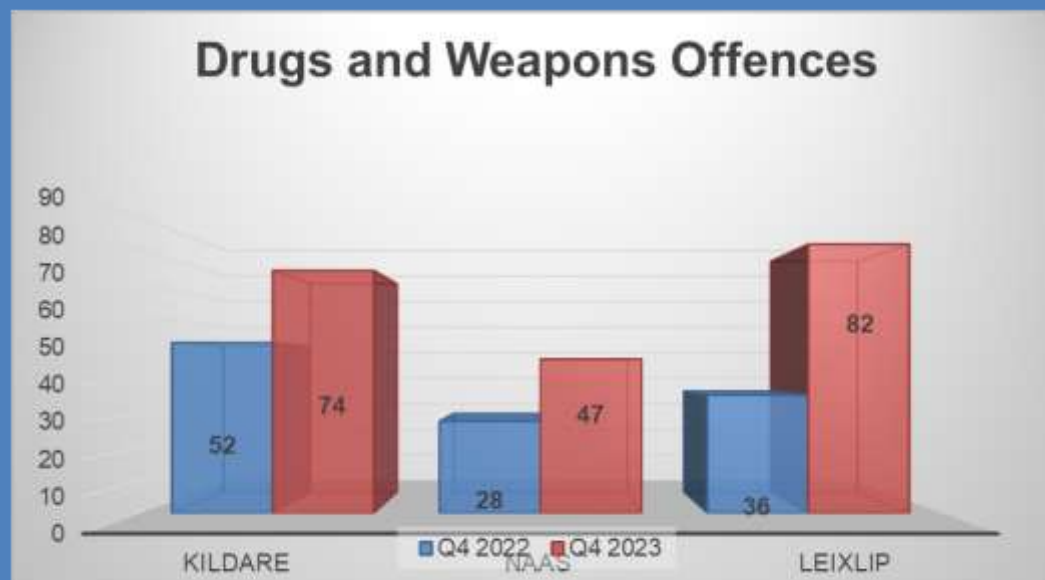

Kildare Division Crime & Traffic Statistics

Drugs and Weapons Offences	Q4 2022	Q4 2023	Change
Cultivation or manufacture of drugs	1	0	-100%
Possession of drugs for sale or supply	42	49	17%
Possession of a firearm	0	2	200%
Possession of offensive weapons	12	12	0%
Simple Possession	61	140	130%
Total Drugs and Weapons offences	116	203	75%

Drugs and Weapons offences by District	Q4 2022	Q4 2023	Change
Kildare	52	74	42%
Naas	28	47	68%
Leixlip	36	82	128%