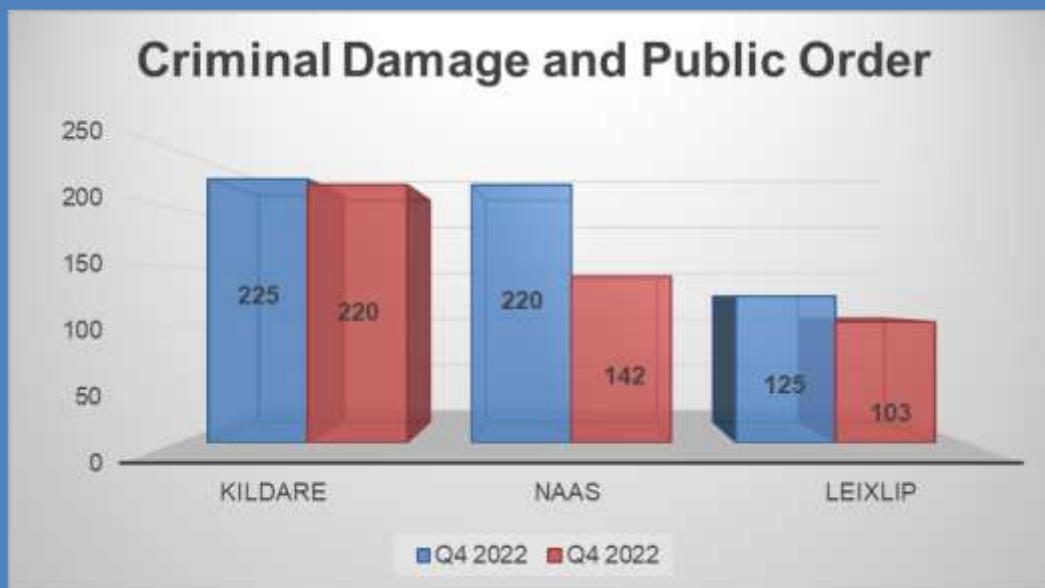

Kildare Division Crime & Traffic Statistics

Criminal Damage and Public Order	Q4 2022	Q4 2023	Change
Criminal Damage - (by Fire)	14	22	57%
Criminal Damage (Not by Fire)	179	200	12%
Drunkenness Offences	103	122	18%
Public Order Offences	274	121	-56%
Total Criminal Damage and Public Order	570	465	-18%

Criminal Damage and Public Order by District	Q4 2022	Q4 2023	Change
Kildare	225	220	-2%
Naas	220	142	-35%
Leixlip	125	103	-18%