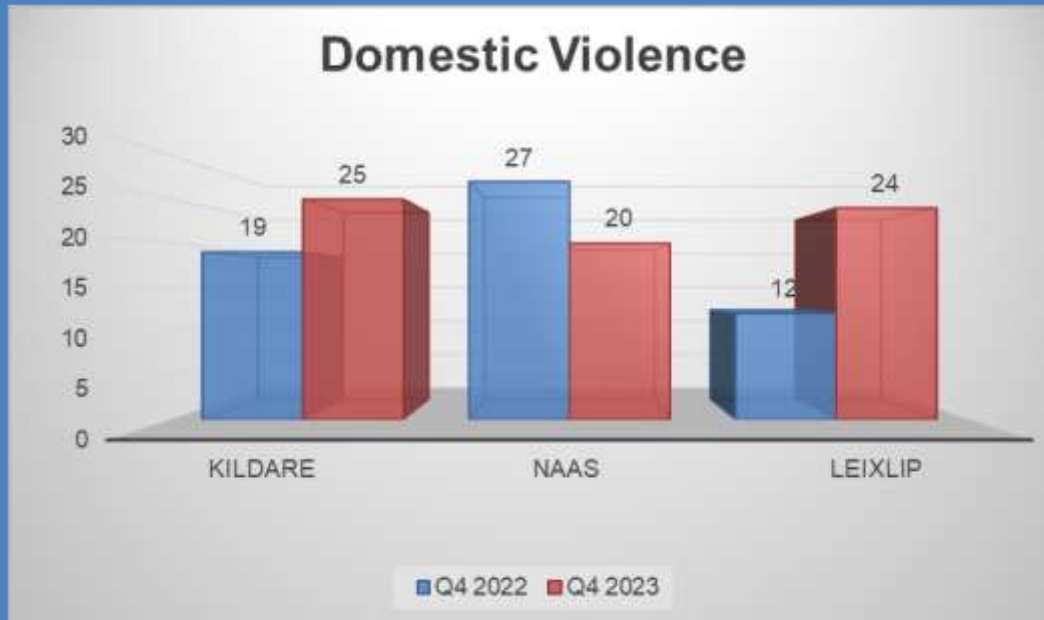

Kildare Division Crime & Traffic Statistics

Domestic	Q4 2022	Q4 2023	Change
Breach of Barring Order	5	8	60%
Breach of Protection Order	33	43	30%
Breach of Safety Order	19	16	-16%
Breach of Interim Barring Order	0	1	100%
Coercive Control	1	1	0%
Total Domestic	58	69	19%

Domestic Violence by District	Q4 2022	Q4 2023	Change
Kildare	19	25	32%
Naas	27	20	-26%
Leixlip	12	24	100%